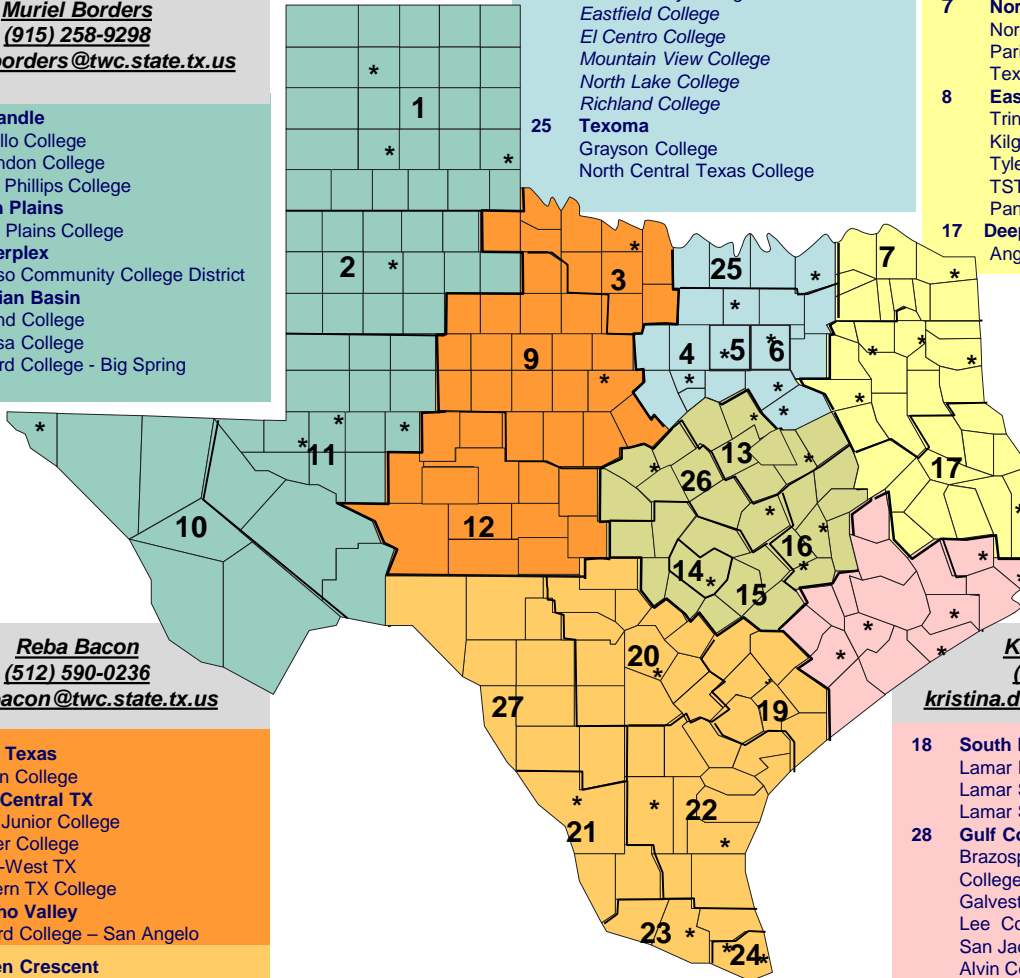

Skills Development Fund Outreach Team Regional Assignments

Seth Green
(512) 534-1306
Seth.Green@twc.state.tx.us

- 4 **North Central TX**
Collin College
Weatherford College
Navarro College
TSTC-North Texas (Marlon)
- 5 **Tarrant County**
Tarrant County College
- 6 **Greater Dallas**
DCCCD- District
Brookhaven College
Cedar Valley College
Eastfield College
El Centro College
Mountain View College
North Lake College
Richland College
- 25 **Texoma**
Grayson College
North Central Texas College

Marlon Drakes (temporary)
(512) 5417607
marlon.drakes@twc.state.tx.us

- 7 **North East TX**
Northeast Texas CC
Paris Jr. College
Texarkana College
- 8 **East Texas**
Trinity Valley CC
Kilgore College
Tyler Junior College
TSTC- Marshall
Panola College
- 17 **Deep East TX**
Angelina College

Muriel Borders
(915) 258-9298
muriel.borders@twc.state.tx.us

- 1 **Panhandle**
Amarillo College
Clarendon College
Frank Phillips College
- 2 **South Plains**
South Plains College
- 10 **Borderplex**
El Paso Community College District
- 11 **Permian Basin**
Midland College
Odessa College
Howard College - Big Spring

Kristina DeWitty
(832) 707-6122
kristina.dewitty@twc.state.tx.us

- 18 **South East TX**
Lamar Institute of Tech.
Lamar St College-Orange
Lamar St College-Port Arthur
- 28 **Gulf Coast**
Brazosport College
College of the Mainland
Galveston College
Lee College
San Jacinto College District
Alvin Community College
Wharton County Jr. College
Houston CC System
Lone Star College System
TSTC-Fort Bend (Marlon)